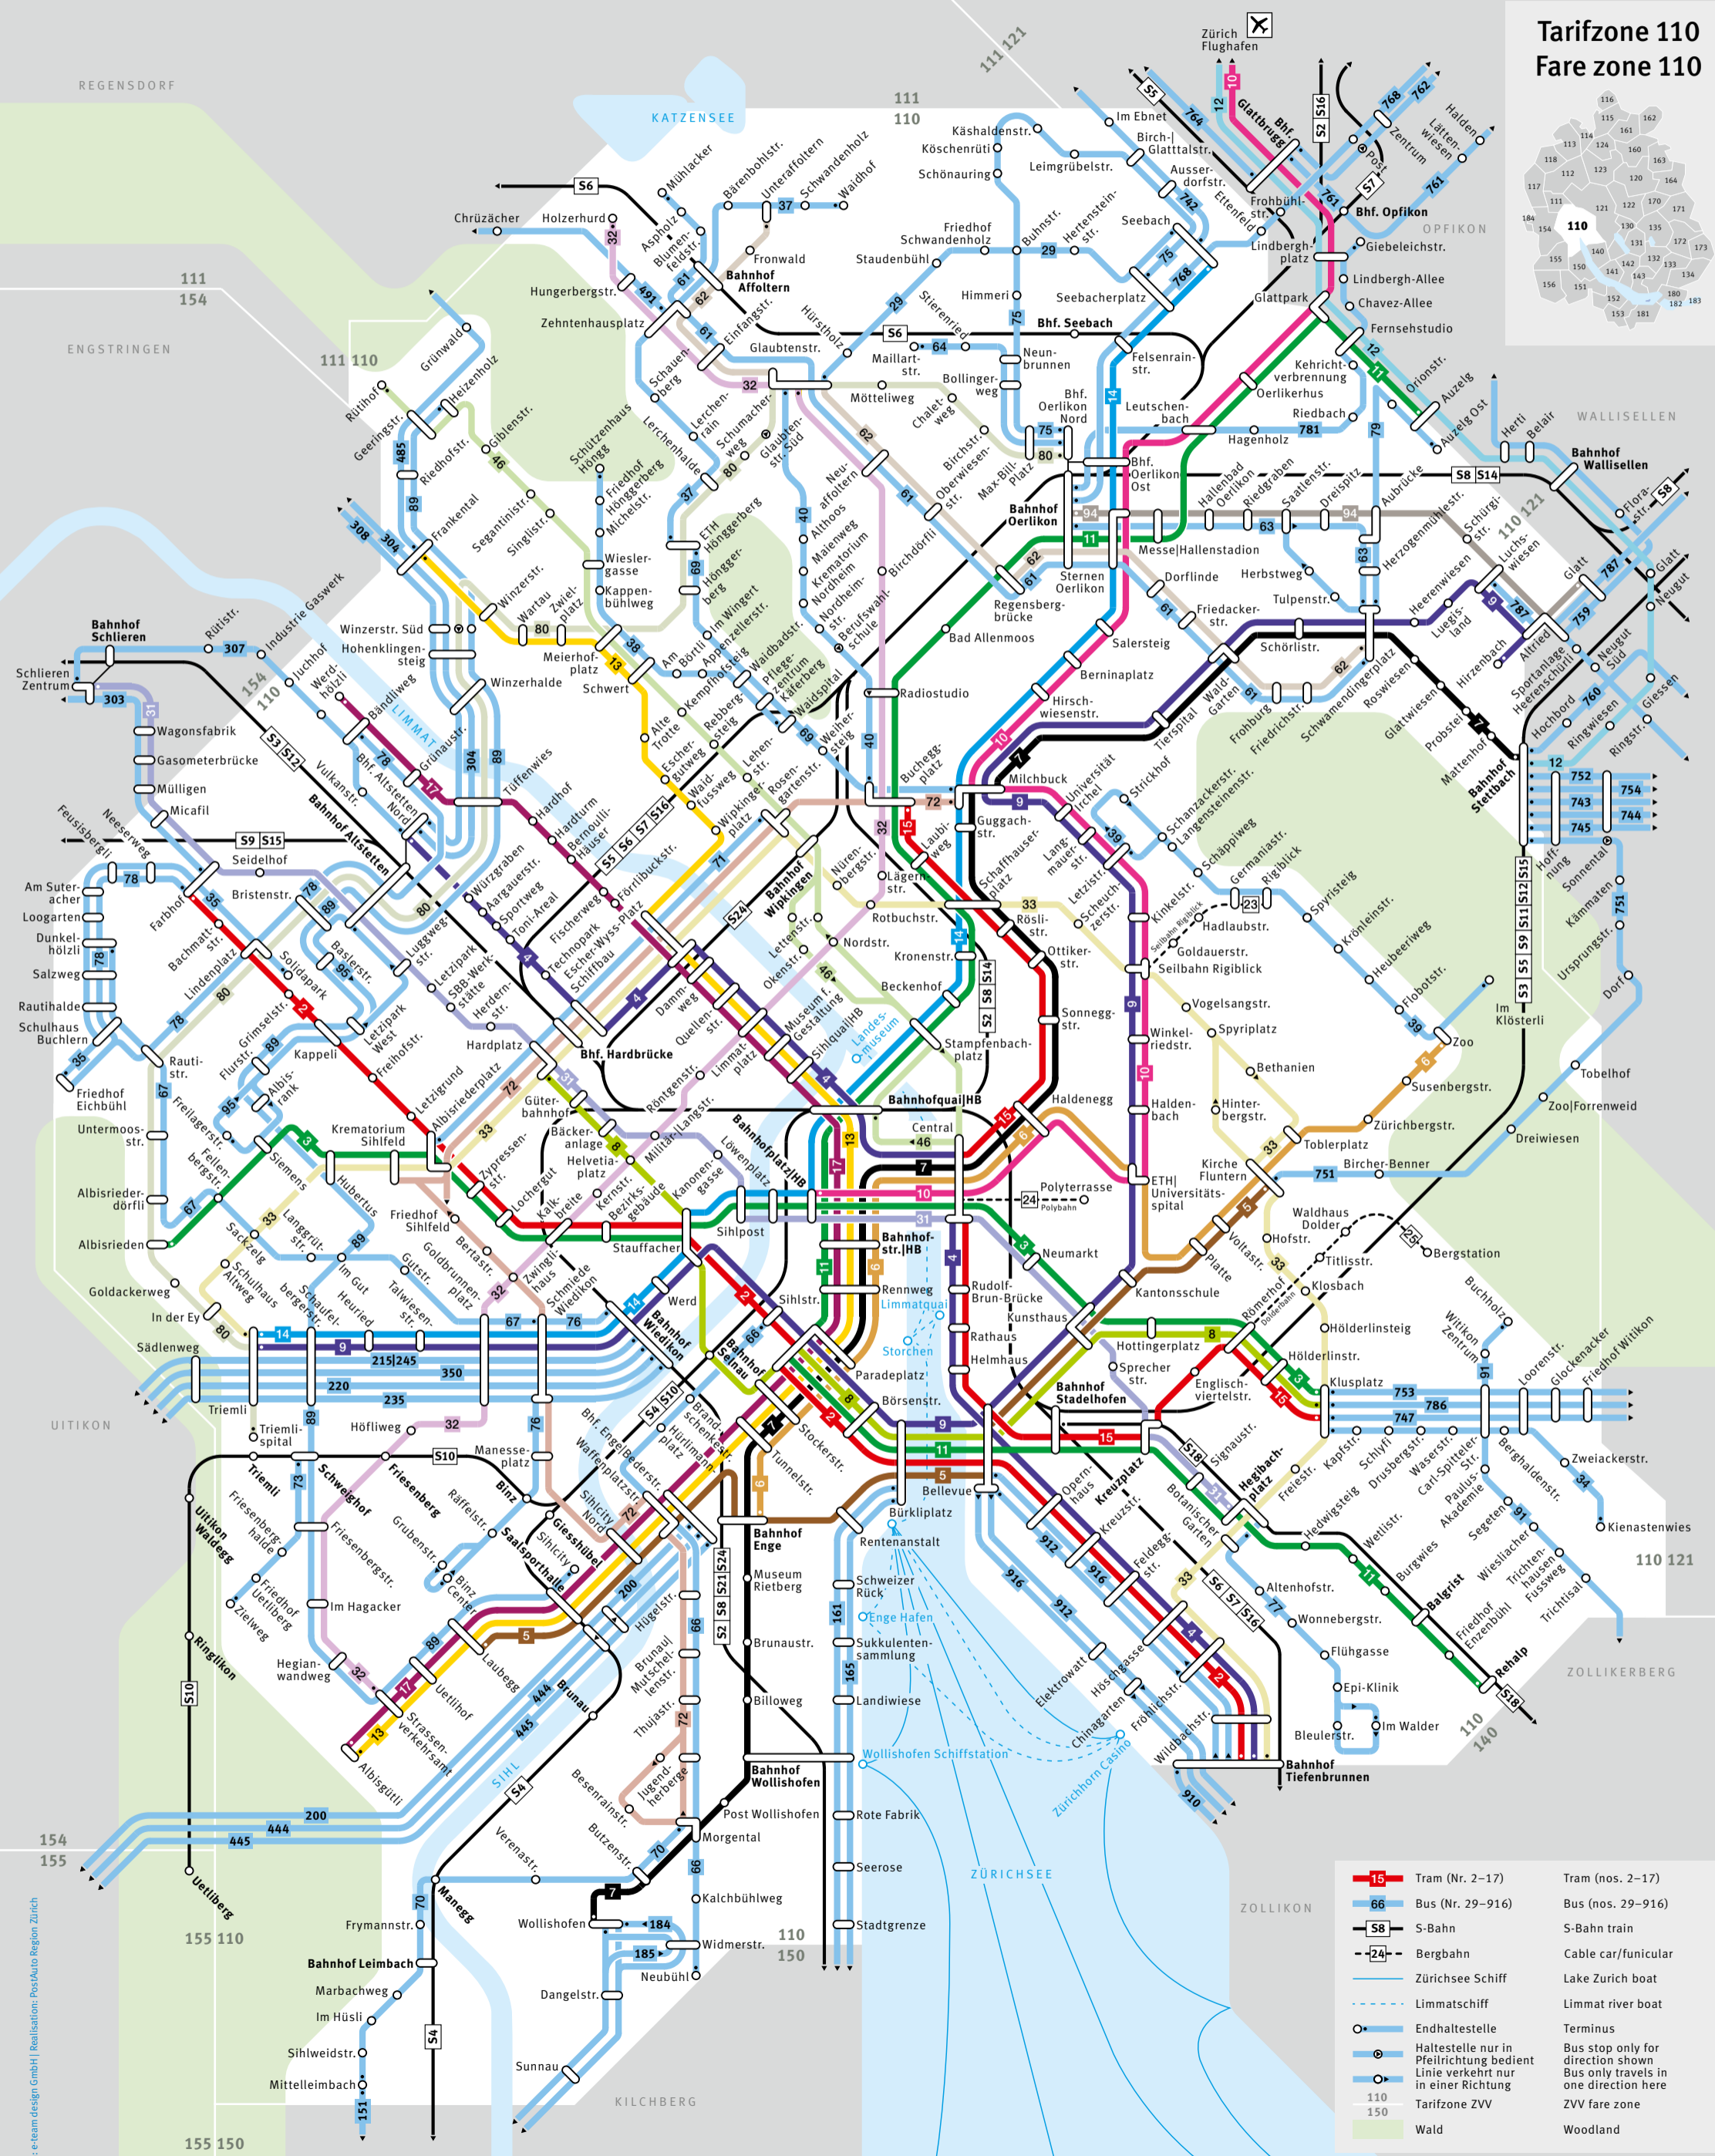

Tarifzone 110
Fare zone 110

	Tram (Nr. 2–17)	Tram (nos. 2–17)
	Bus (Nr. 29–916)	Bus (nos. 29–916)
	S-Bahn	S-Bahn train
	Bergbahn	Cable car/funicular
	Zürichsee Schiff	Lake Zurich boat
	Limmatschiff	Limmat river boat
	Endhaltestelle	Terminus
	Haltestelle nur in Pfeilrichtung bedient	Bus stop only for direction shown
	Linie verkehrt nur in einer Richtung	Bus only travels in one direction here
	110 Tarifzone ZVV	ZVV fare zone
	150 Tarifzone ZVV	ZVV fare zone
	Wald	Woodland